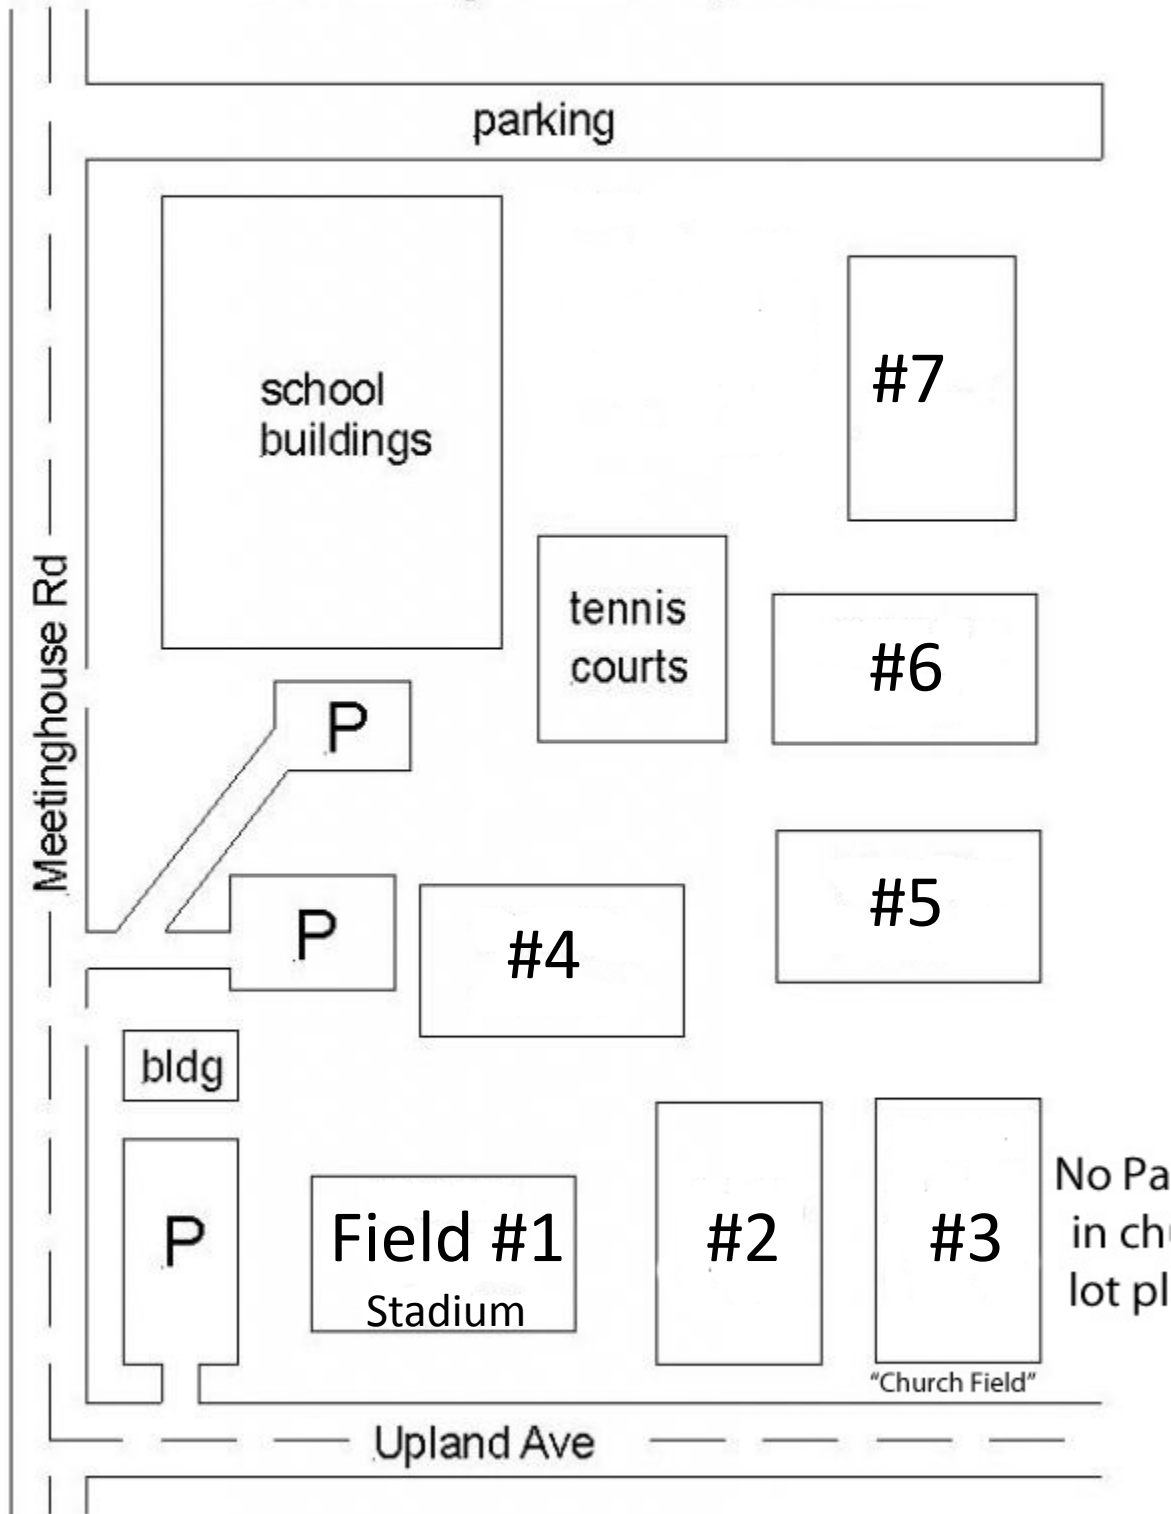

Keith Valley Middle School

227 Meetinghouse Road, Horsham

Parking allowed along stadium fence and school side ONLY.

Upda
8-13